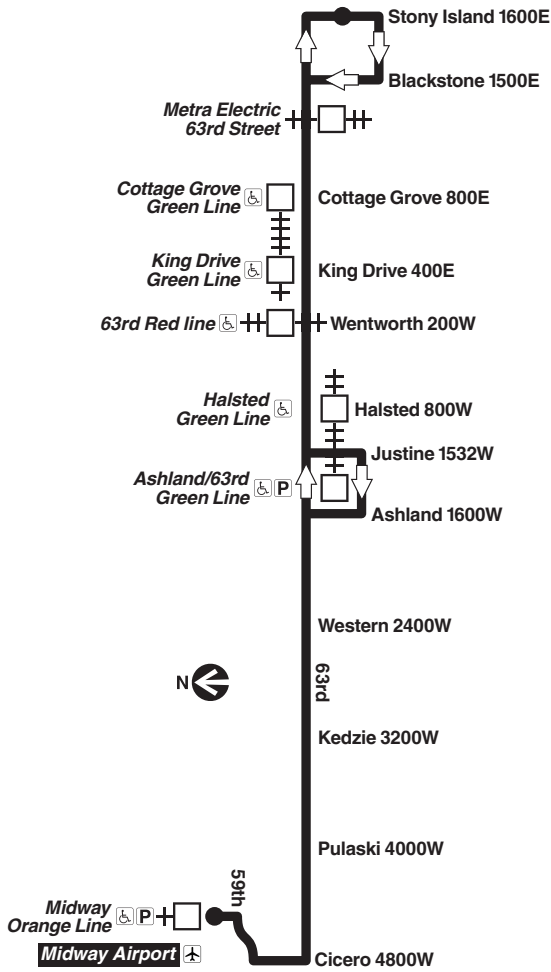

Federal law requires priority seating be designated for seniors and people with disabilities. **Please stand up** and yield these seats when needed for qualifying riders or when asked.

Schedules and other info in this timetable are subject to change. CTA does not assume responsibility for errors in timetables nor for inconvenience or damage resulting from delays.

Pay close attention to destination signs and announcements when boarding: added service may sometimes be provided over portions of this or any bus route and some trips can end before the furthest terminal on a line depending on service needs or time of day.

Bicycle racks are installed on the front of all CTA buses and are allowed on CTA trains during certain hours. See our Bike & Ride brochure or webpage for help on how to use racks and more.

Know before you go: Get alerts from us by text or e-mail about planned service changes every week or instant alerts for unplanned reroutes and disruptions. Sign up for CTA Updates today at transitchicago.com/updates.

For more travel information, use the Ventra app or call the RTA Travel Information Center at 312-836-7000. *Para obtener mayor información, en Español, llame al Centro de Información a 312-836-7000.*

Chicago Transit Authority

63 63rd

Effective Aug. 25, 2024

N63 overnight (owl) service between Stony Island and Midway Orange Line station

All CTA buses are accessible

transitchicago.com/bus/63

Monday thru Friday

#63 63rd

Eastbound

LV Midway Orange Ln	63rd/Kedzie	63rd/Western	Ashland/63rd Green Ln	63rd Red Line	Cottage Grove Green Ln	AR 63rd/Stony Island
3:00N	3:11a	3:16a	3:20a	3:28a	3:35a	3:39a
3:30N	3:41	3:46	3:50	3:58	4:05	4:10
----	----	----	4:05	4:13	4:20	4:25
4:00	4:11	4:16	4:20	4:28	4:35	4:40
4:20	4:31	4:36	4:40	4:48	4:55	5:00
----	----	----	4:50	4:58	5:05	5:10
4:40	4:51	4:56	5:01	5:09	5:17	5:22

then every 13 to 27 minutes from Midway Orange Line and every 7 to 15 minutes from 63rd/Kedzie until

6:20	6:33	6:39	6:45	6:56	7:05	7:11
----	----	6:44	6:50	7:01	7:11	7:17
----	6:43	6:49	6:55	7:06	7:16	7:22
6:35	6:48	6:55	7:01	7:12	7:22	7:29
----	----	7:00	7:06	7:17	7:27	7:34
----	6:58	7:05	7:11	7:22	7:32	7:39
6:50	7:03	7:10	7:16	7:27	7:38	7:44

then every 10 to 15 minutes from Midway Orange Line and every 5 to 7 minutes from 63rd/Kedzie until

7:38	7:52	7:59	8:06	8:18	8:29	8:36
----	7:59	8:06	8:13	8:25	8:36	8:43
7:52	8:07	8:14	8:21	8:33	8:44	8:51
8:00	8:14	8:21	8:28	8:40	8:51	8:58
8:08	8:22	8:29	8:36	8:48	8:59	9:06
8:16	8:30	8:37	8:44	8:56	9:06	9:13
8:24	8:39	8:46	8:52	9:04	9:15	9:21
8:33	8:47	8:54	9:00	9:11	9:21	9:28
----	8:56	9:03	9:09	9:20	9:30	9:37
8:51	9:05	9:12	9:17	9:29	9:38	9:44
9:00	9:14	9:21	9:27	9:38	9:48	9:54
9:10	9:24	9:31	9:36	9:48	9:57	10:03
----	9:34	9:41	9:46	9:58	10:07	10:13
9:30	9:44	9:51	9:56	10:08	10:17	10:23
9:40	9:54	10:01	10:06	10:18	10:27	10:33
9:50	10:04	10:11	10:16	10:28	10:37	10:43
----	10:14	10:21	10:26	10:38	10:47	10:53
10:09	10:23	10:30	10:35	10:47	10:56	11:02
----	10:32	10:39	10:44	10:56	11:05	11:11
10:27	10:41	10:48	10:53	11:05	11:14	11:20
10:36	10:50	10:57	11:03	11:14	11:24	11:30

then every 12 to 18 minutes from Midway Orange Line and every 7 to 9 minutes from 63rd/Kedzie until

3:30p	3:46p	3:54p	4:01p	4:15p	4:26p	4:33p
----	3:54	4:02	4:09	4:22	4:34	4:41
3:45	4:02	4:10	4:17	4:30	4:42	4:49
3:52S	4:08	4:16	4:23	----	----	----
----	4:10	4:18	4:25	4:38	4:50	4:57
4:01	4:18	4:26	4:33	4:46	4:57	5:04
----	4:25	4:32	4:39	4:52	5:03	5:10
4:17	4:33	4:40	4:47	5:00	5:11	5:18
----	4:41	4:48	4:55	5:08	5:19	5:26
4:33	4:49	4:56	5:03	5:15	5:26	5:33
----	4:57	5:05	5:11	5:24	5:35	5:41
4:51	5:06	5:14	5:20	5:33	5:44	5:50
5:00	5:16	5:23	5:30	5:42	5:53	5:59
5:10	5:25	5:33	5:39	5:52	6:02	6:09
----	5:35	5:43	5:49	6:02	6:12	6:19
5:30	5:44	5:51	5:57	6:10	6:20	6:27

then every 10 to 20 minutes from Midway Orange Line until

12:40a	12:52a	12:56a	1:01a	1:09a	1:16a	1:21a
1:00N	1:12	1:16	1:20	1:28	1:36	1:40
1:30N	1:42	1:46	1:50	1:58	2:06	2:10
2:00N	2:12	2:16	2:20	2:28	2:36	2:40
2:30N	2:41	2:45	2:50	2:58	3:05	3:09

N - overnight (owl) service
S - trip operates on school days only

Westbound